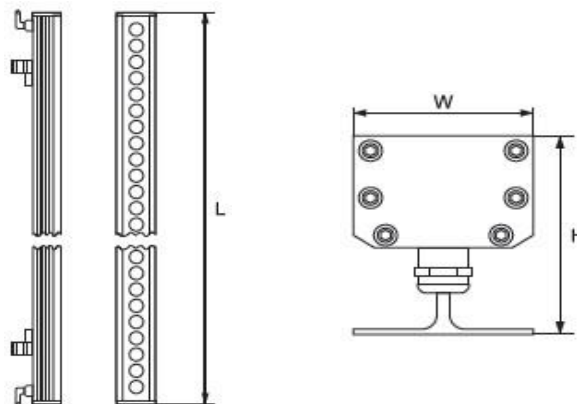

EL[®]MARK

The Brand of Electricity

LED WALL WASHER STELLAR STREAM

GENERAL INFORMATION »

- ∴ Rated voltage: 230V/ 50-60Hz
- ∴ Power: 9W; 18W; 36W;
- ∴ Colour temperature: 5500K; RGB
- ∴ Light Source: Epistar
- ∴ LED driver: mounted in the body
- ∴ LED type: High power
- ∴ Colour: Grey
- ∴ Body: aluminium casting
- ∴ Ambient Temperature: -25°C÷ +55°C
- ∴ Colour rendering index: Ra>70
- ∴ Long life: 20 000h
- ∴ Non-dimmable
- ∴ Protection class: Class I
- ∴ Protection against dust and moisture: IP65

AREAS OF APPLICATION »

- ∴ Sports halls
- ∴ Commercial areas
- ∴ Warehouses
- ∴ Production facilities
- ∴ Squares, fleets
- ∴ Parking lots

[PRODUCT DETAILS »](#)

Model	Watt (W)	Whole fixture lumens (lm)	Colour temp. (k)	Colour body	Catalogue number
STREAM9	9W	720	5500	grey	98STREAM9
STREAM18	18W	1440	5500	grey	98STREAM18
STREAM36	36W	2880	5500	grey	98STREAM36
STREAM9 RGB	9W	-	RGB	grey	98STREAM9RGB
STREAM18 RGB	18W	-	RGB	grey	98STREAM18RGB
STREAM36 RGB	36W	-	RGB	grey	98STREAM36RGB

[DIMENSIONS »](#)

Model	Length (mm)	Width (mm)	Height (mm)
STREAM9	300	50	56
STREAM18	600	50	56
STREAM36	1000	50	56
STREAM9 RGB	300	50	56
STREAM18 RGB	500	55	60
STREAM36 RGB	1000	50	56

ADDITIONAL INFORMATION »